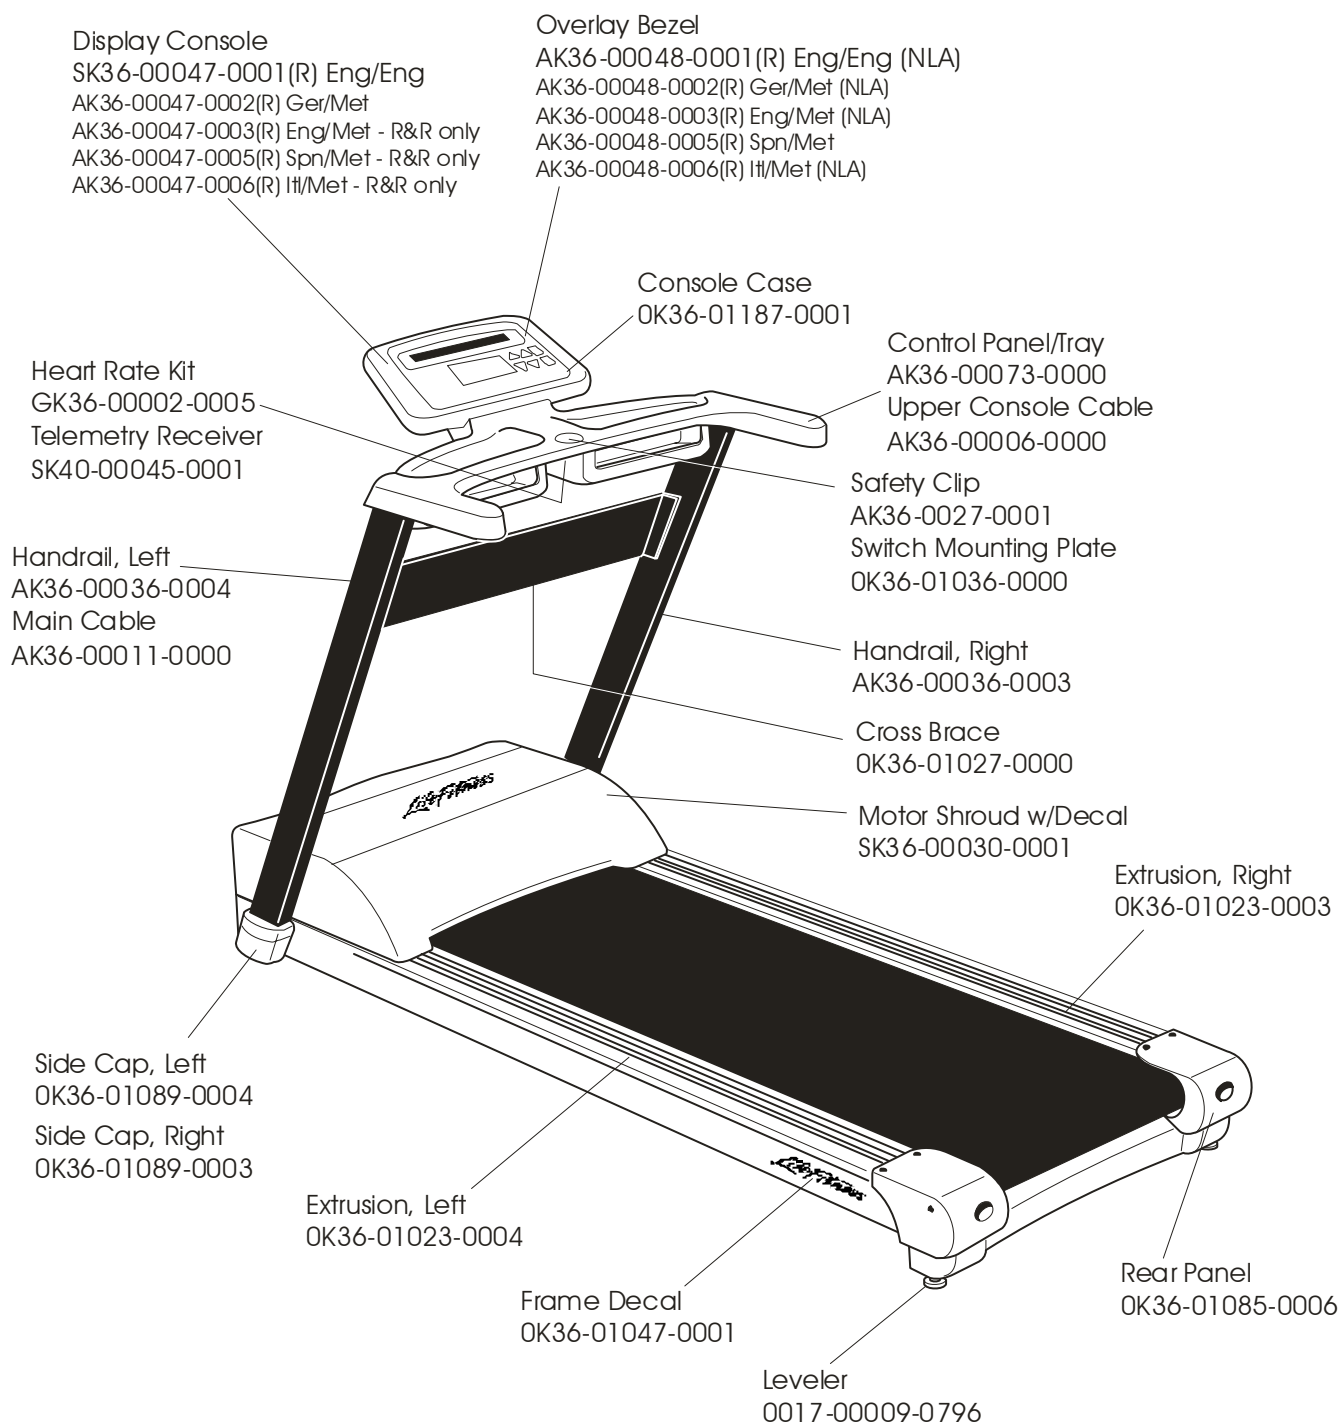

TR-5500HR TREADMILL

GK36-00005-XXXX
SN: 263632 & up

TR-5500HR TREADMILL

GK36-00005-XXXX
SN: 263632 & up

TR-5500HR
TREADMILL

GK36-00005-XXXX
SN: 263632 & up